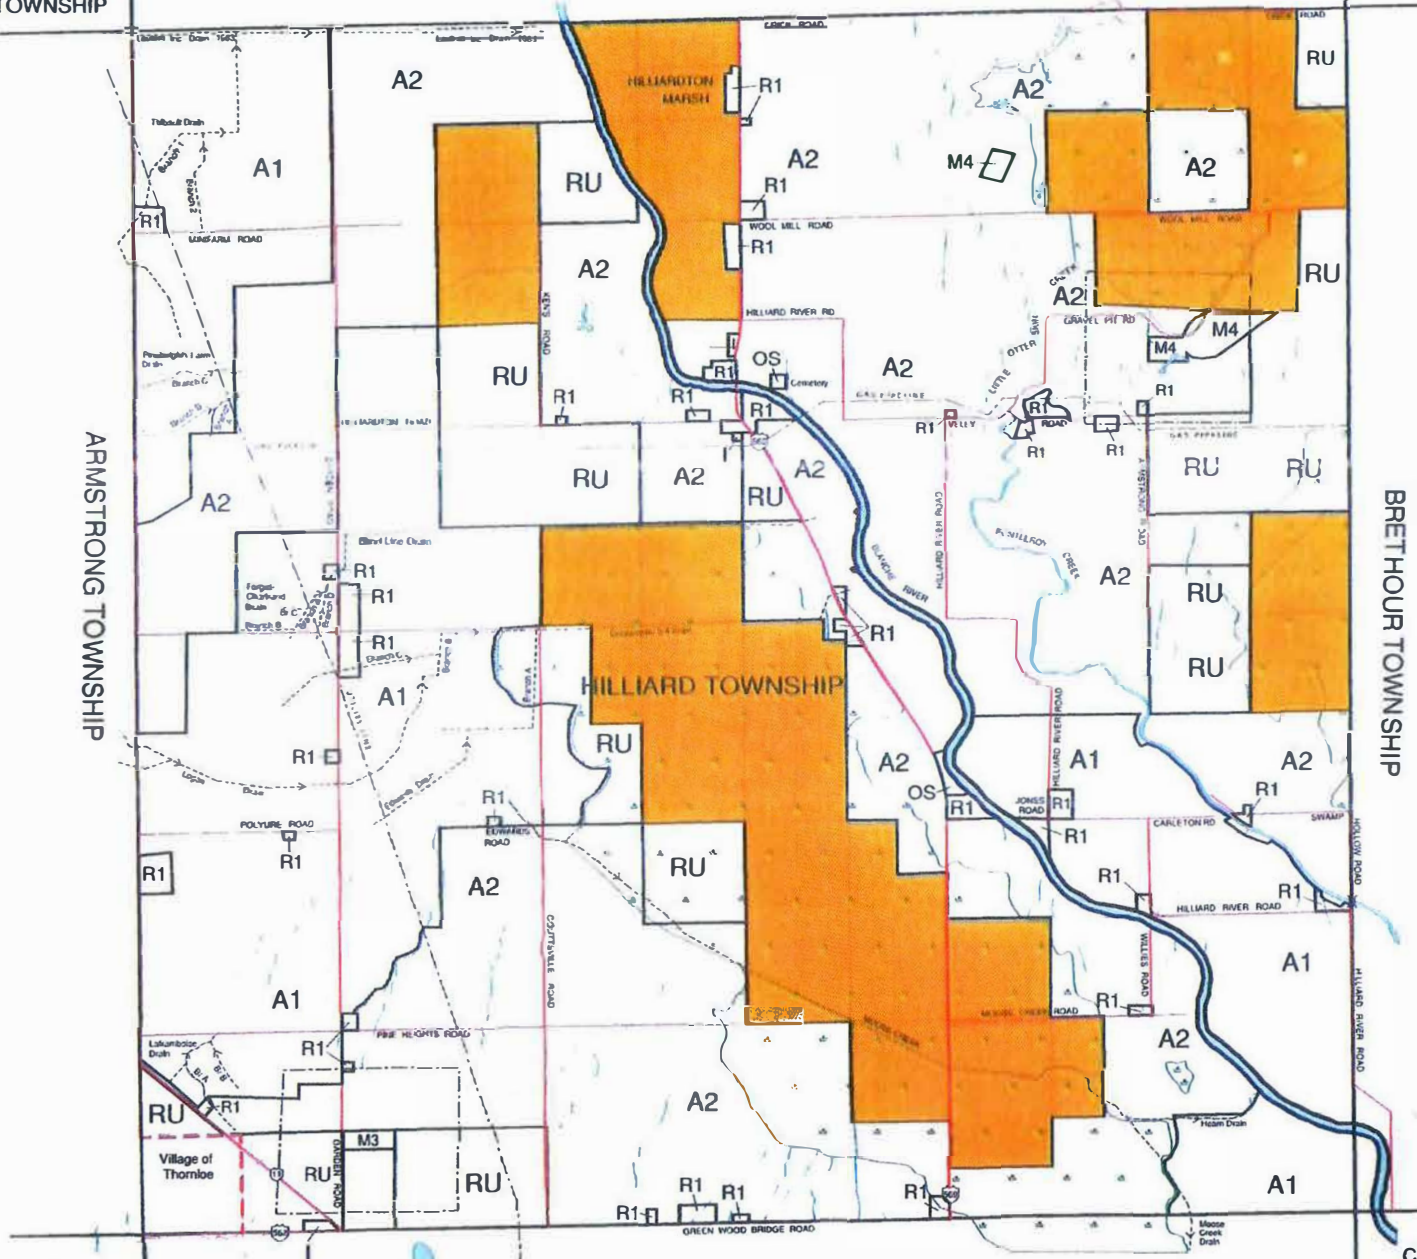

EVANTUREL TOWNSHIP

INGRAM TOWNSHIP

PENSE TOWNSHIP

Schedule "A" to the Zoning By-Law for the Township of Hilliard District of Temiskaming Province of Ontario

SCALE 1:20,000 Metric

December 18, 2013

ARMSTRONG TOWNSHIP

BRETHOUR TOWNSHIP

KERNS TOWNSHIP

HARLEY TOWNSHIP

CASEY TOWNSHIP

LEGEND

Residential Zone
R1 Rural Residential
Institutional Zone
I Institutional
Commercial Zone
C1 Highway Commercial
Industrial Zones
M1 General Industrial
M2 Heavy Industrial
M3 Waste Management
M4 Mineral Aggregate Resource
Other Zones
OS Open Space
EP Environmental Protection
Rural
RU Rural
Agricultural
A1 Agricultural
A2 Agricultural
Transportation
PH Provincial Highway
YR Year-Round Maintained Road
SM Seasonally Maintained Road
PR Private Road
Other Features
OS Organic Soils (Peat)
MD Municipal Drains
MA 500 Metre Influence Area
Rivers and Creeks
W Wetland
UL Utility Line / Gas Pipeline